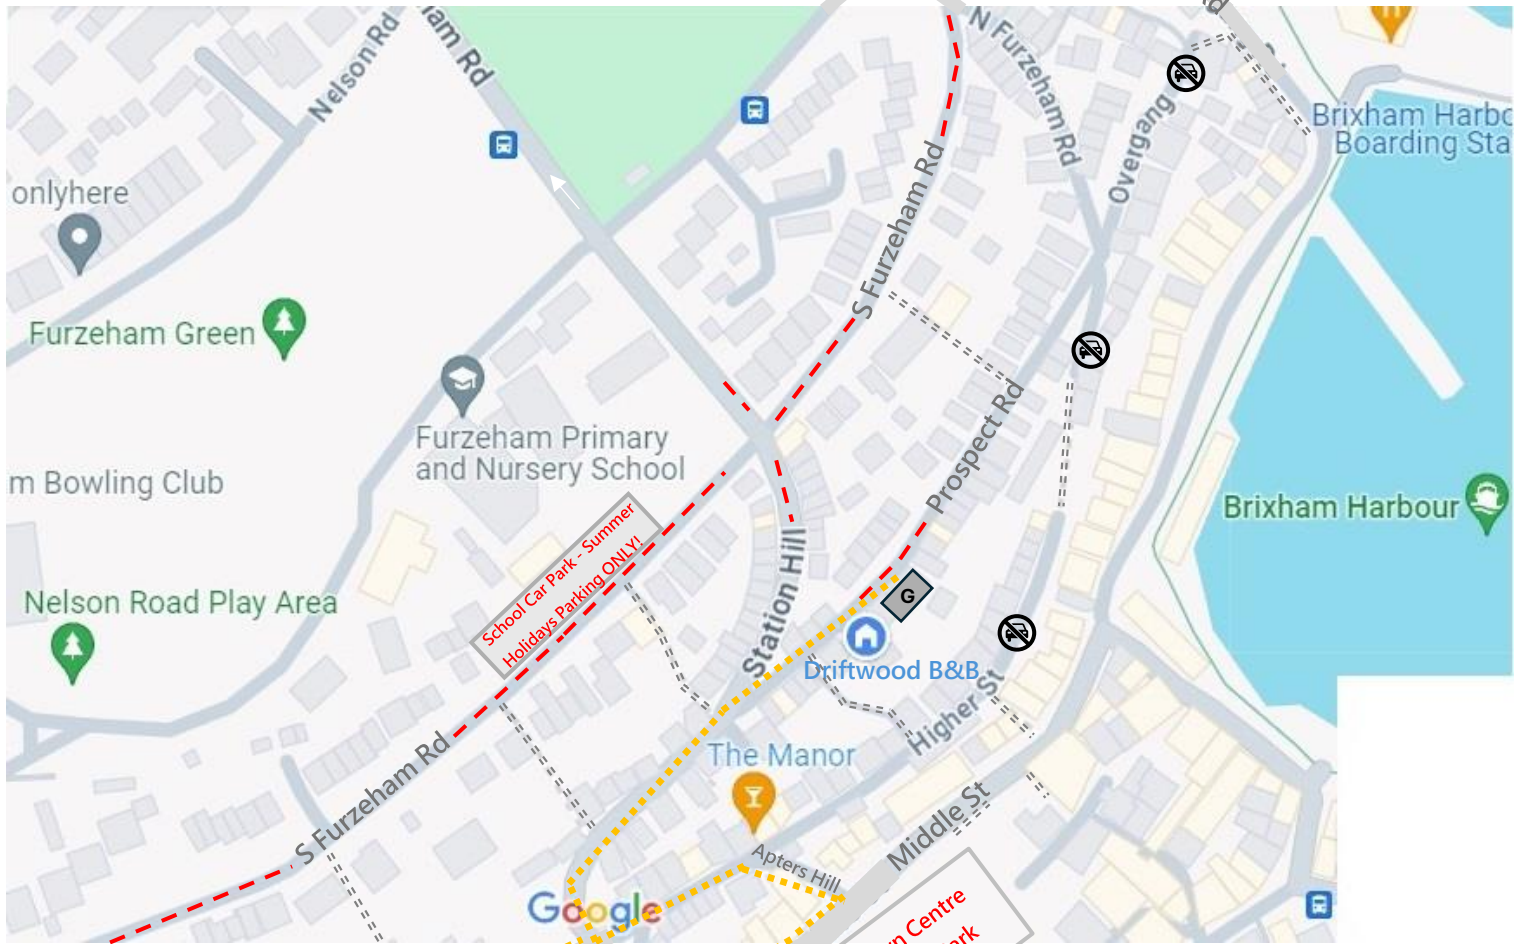

Driftwood B&B

Local Parking Options

Subject to availability

Oxon Cove Long
Stay Car Park

Brixham Town Centre
Short Stay Car Park

KEY

- Steps
- - - - - Free Roadside Parking (subject to availability). Just a short walk to Driftwood B&B via steps or Station Hill
- Recommended route(s) to Driftwood B&B via main road in to Brixham Harbour (New Road)
- ➔ One-way access
- ⊘ No vehicle access
- School Car Park - Summer Holidays Parking ONLY!** Free Parking during School Summer Holidays (c.6 weeks in July-August) for Driftwood Guests
- G** Driftwood Garages hard standing area - for dropping bags off on arrival prior to parking